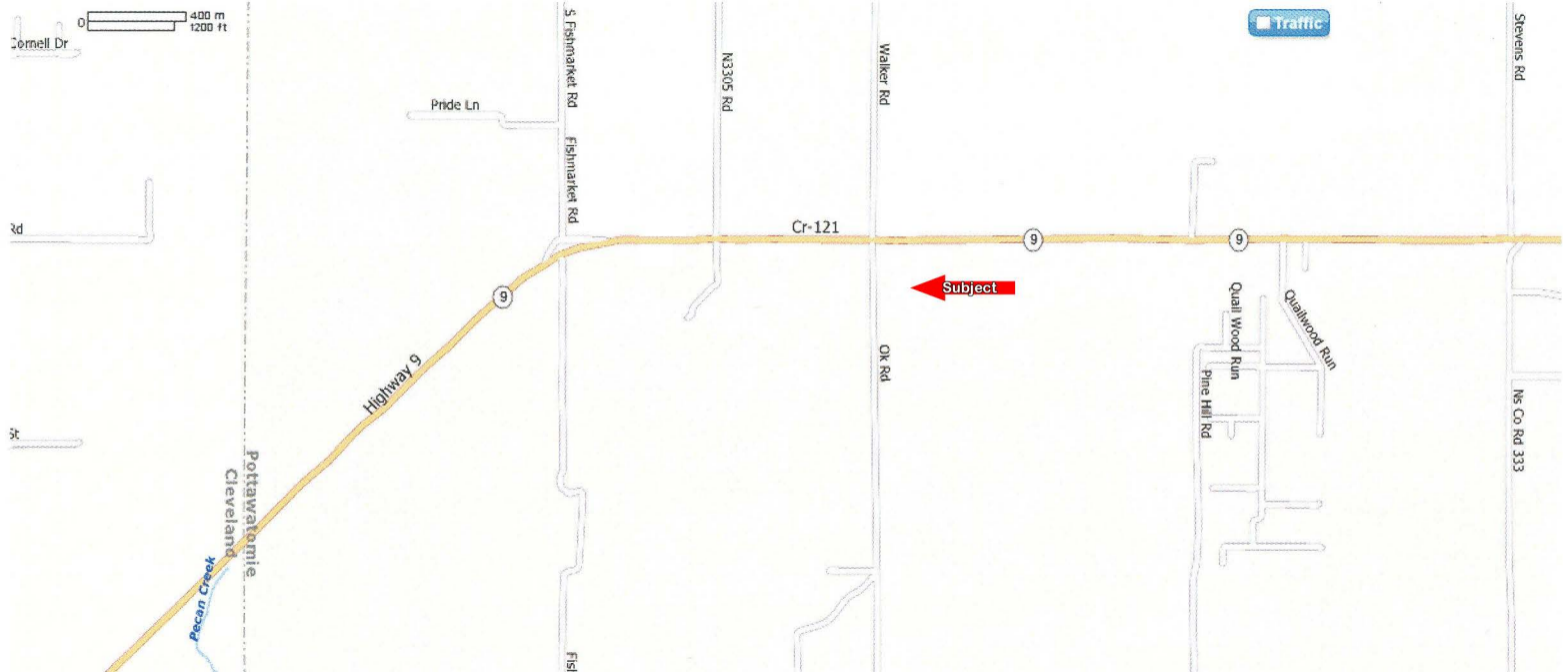

0 400 m 1200 ft
Cornell Dr

Pride Ln

5 Fishmarket Rd
Fishmarket Rd

N3305 Rd

Walker Rd

Cr-121

Ok Rd

Stevens Rd

Ns Co Rd 333

Quail Wood Run

Quailwood Run

Pine Hill Rd

Highway 9

Pottawatomie
Cleveland

Pecan Creek

Traffic